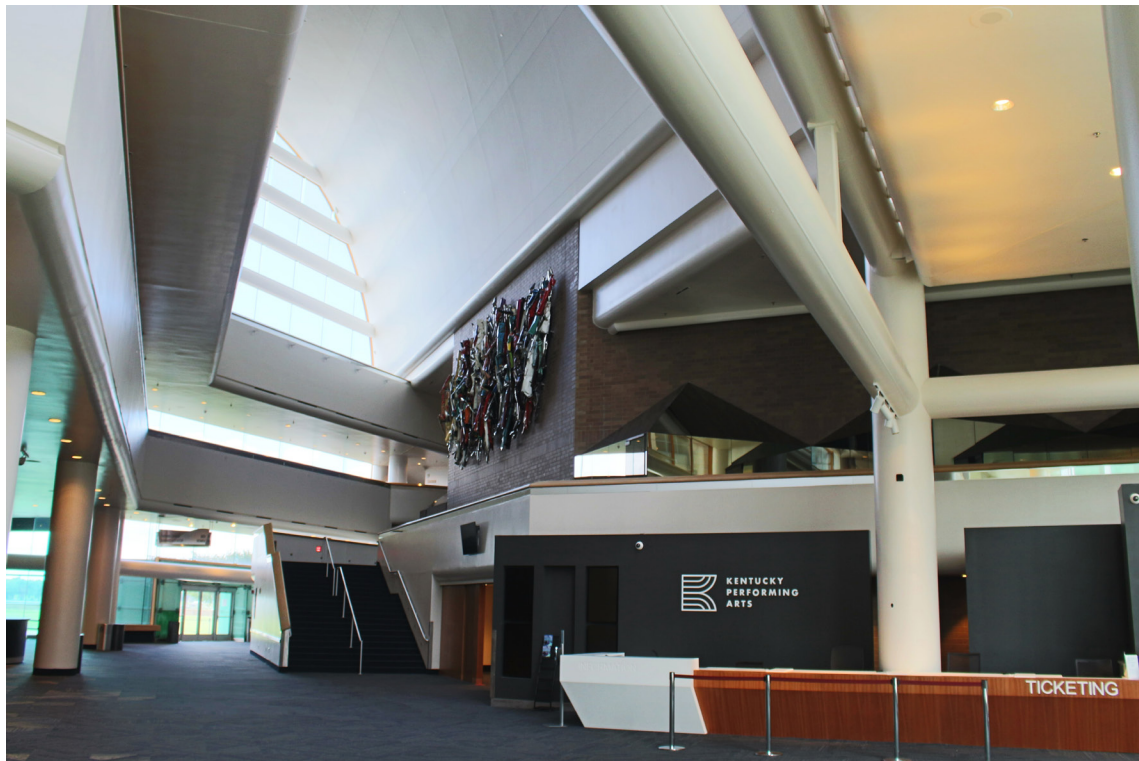

THE KENTUCKY CENTER MAIN LOBBY

The Center's largest non-performance space, the Main Lobby is home to several of our contemporary art pieces, including the Dubuffet, Nevelson, Morely, Miro, and Chamberlain. Included with rental of this space are 5 built-in display screens, in-room sound system, in-house tables and chairs, a lectern with wired microphone, and customizable, color-changing ceiling lighting.

RENTAL RATE | $2,600

*Holiday rental rate is 1.5x the regular rate.

*Non-profit organizations receive a 15% discount on rent with proof of non-profit status.

To reserve, please email us at
events@kentuckyperformingarts.org