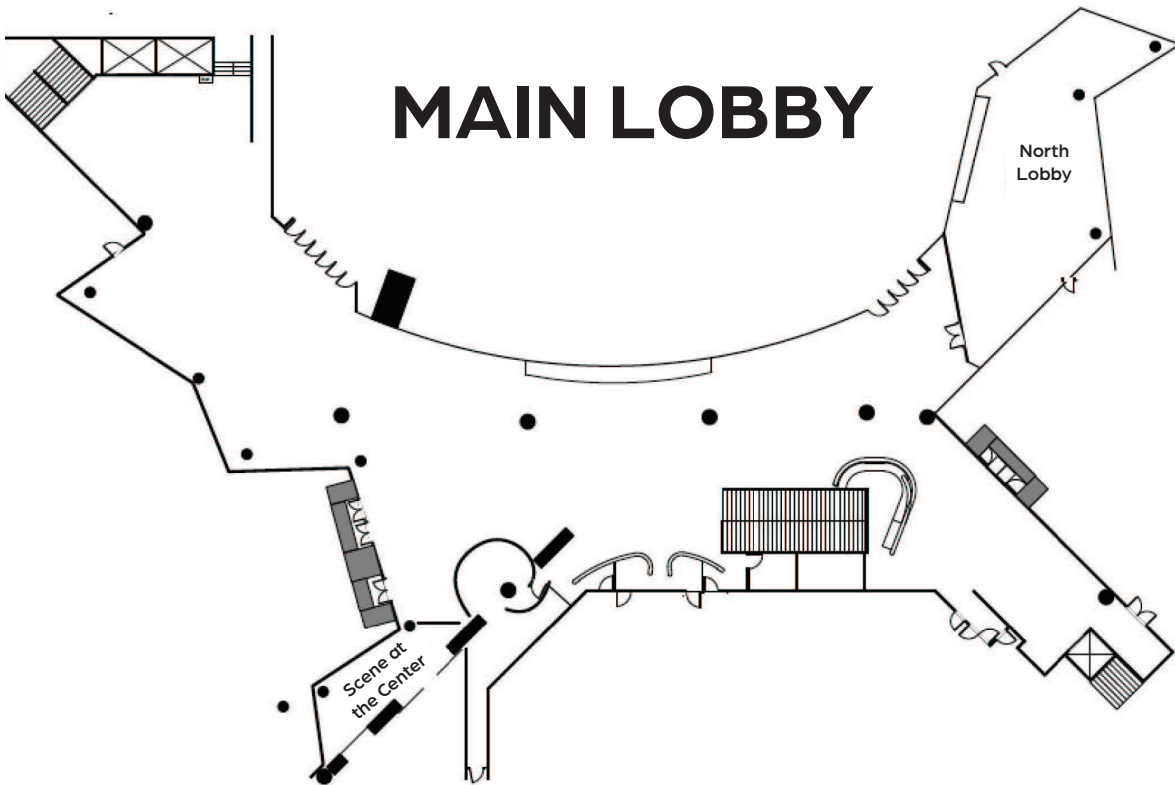

THE KENTUCKY CENTER MAIN LOBBY

The Center's largest non-performance space, the Main Lobby is home to several of our contemporary art pieces, including the Dubuffet, Nevelson, Morely, Miro, and Chamberlain. Included with rental of this space are 5 built-in display screens, in-room sound system, in-house tables and chairs, a lectern with wired microphone, and customizable, color-changing ceiling lighting.

LAYOUT

CONFIGURATION

CAPACITY

Seated

60" Rounds

up to 304

Standing Reception

N/A