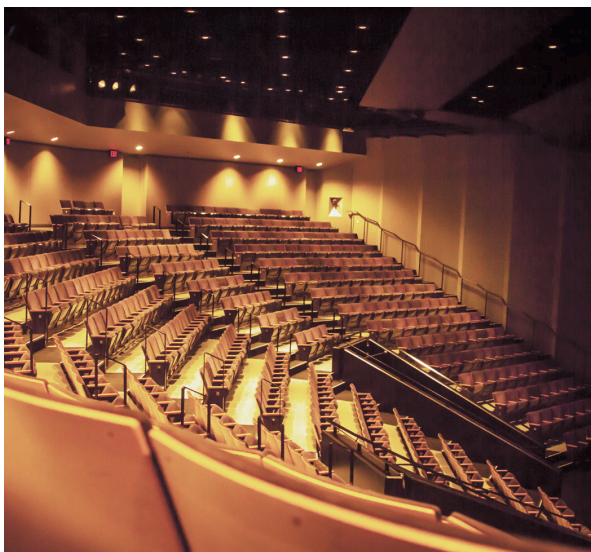


THE KENTUCKY CENTER BOMHARD THEATER

The 701* seat theater is named for Kentucky Opera founder Moritz Von Bomhard and provides a more intimate space for musical performances and smaller-scale dance and theater. It also serves as the home for StageOne, Louisville's Family Theater. Steeply raked aisles provide a clear view of the stage from any seat.

**Total capacity including pit seats which can be added for an additional charge. 619 without pit.*

**KENTUCKY
PERFORMING
ARTS**

To reserve, please email us at
events@kentuckyperformingarts.org

 = Wheelchair Accessible