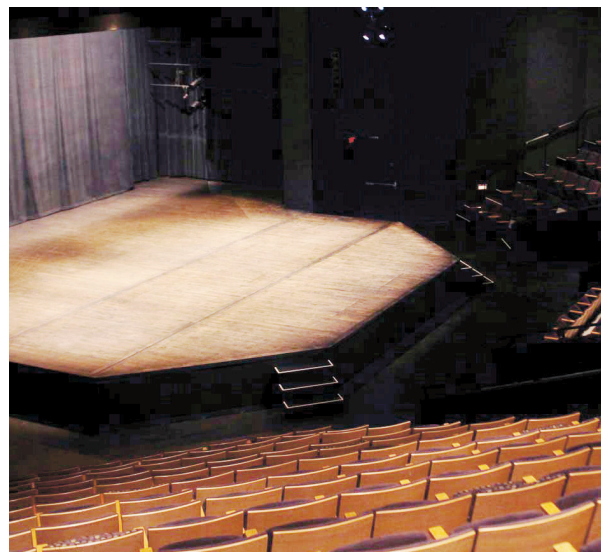


THE KENTUCKY CENTER BOMHARD THEATER

The 701* seat theater is named for Kentucky Opera founder Moritz Von Bomhard and provides a more intimate space for musical performances and smaller-scale dance and theater. It also serves as the home for StageOne, Louisville's Family Theater. Steeply raked aisles provide a clear view of the stage from any seat.

**Total capacity including pit seats which can be added for an additional charge. 619 without pit.*

**KENTUCKY
PERFORMING
ARTS**

To reserve, please email us at
events@kentuckyperformingarts.org

 = Wheelchair Accessible