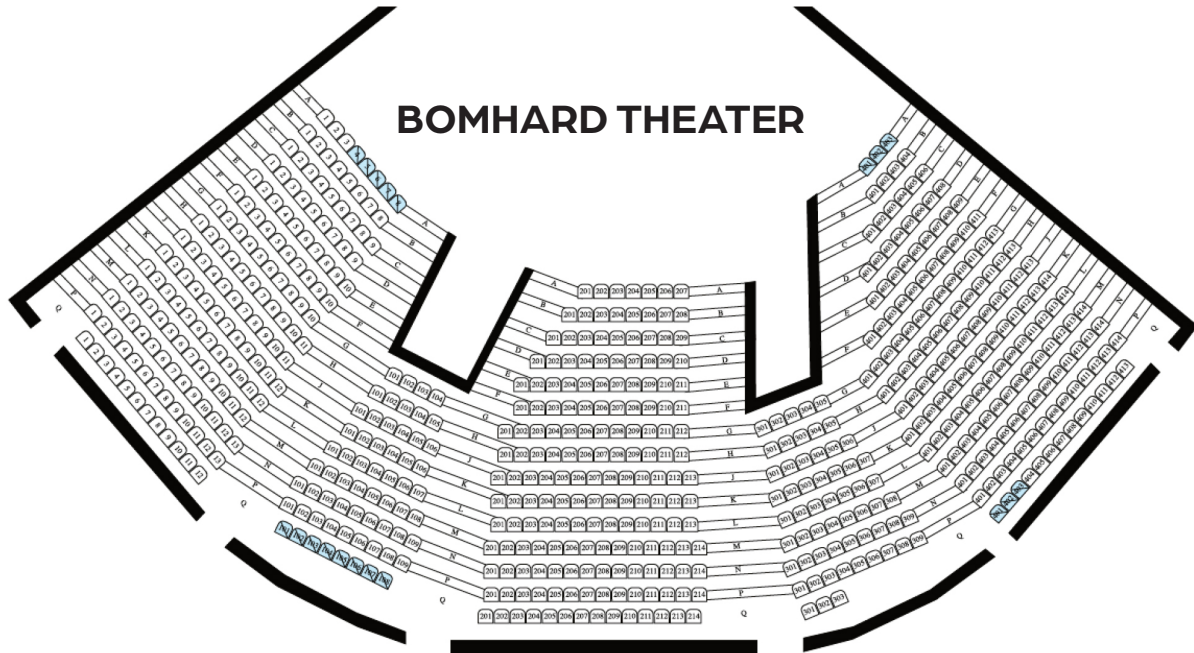


THE KENTUCKY CENTER BOMHARD THEATER

The 701* seat theater is named for Kentucky Opera founder Moritz Von Bomhard and provides a more intimate space for musical performances and smaller-scale dance and theater. It also serves as the home for StageOne, Louisville's Family Theater. Steeply raked aisles provide a clear view of the stage from any seat.

**Total capacity including pit seats which can be added for an additional charge. 619 without pit.*

**KENTUCKY
PERFORMING
ARTS**

To reserve, please email us at
events@kentuckyperformingarts.org

 = Wheelchair Accessible