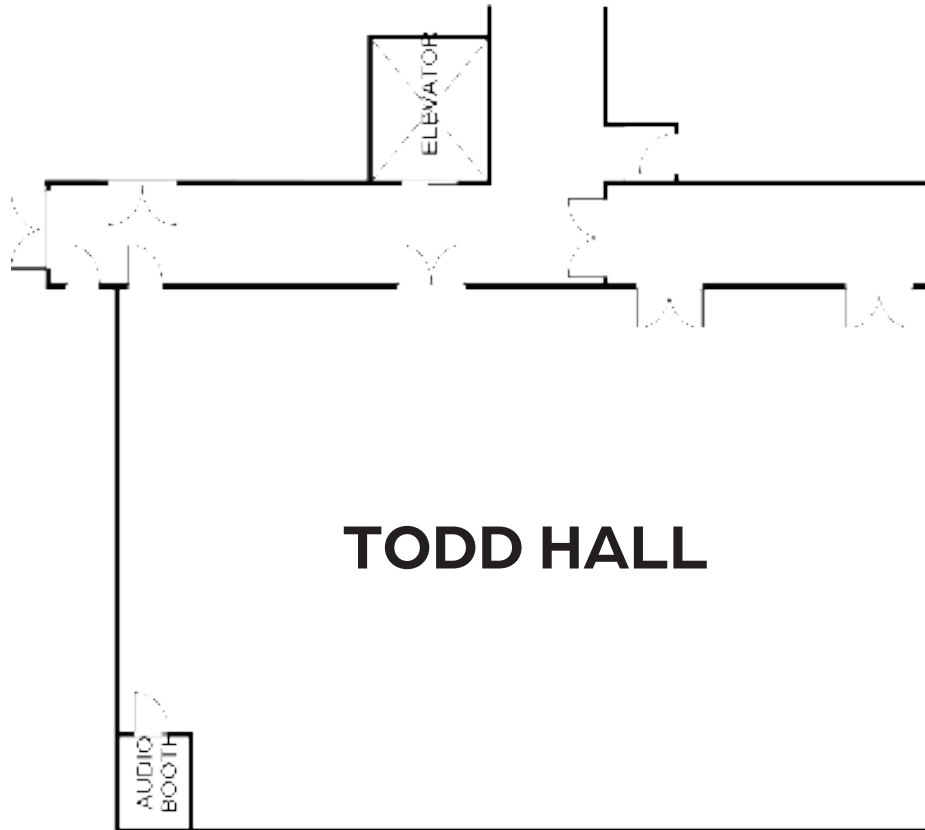

LAYOUT

CONFIGURATION

CAPACITY

Seated Buffet	60" Rounds	136
Standing Reception	N/A	200
Classroom Style	33 tables	100
Theater Style	N/A	150

*Ask us about creating a custom estimate and layout for your event.

**KENTUCKY
PERFORMING
ARTS**

To reserve, please email us at
events@kentuckyperformingarts.org