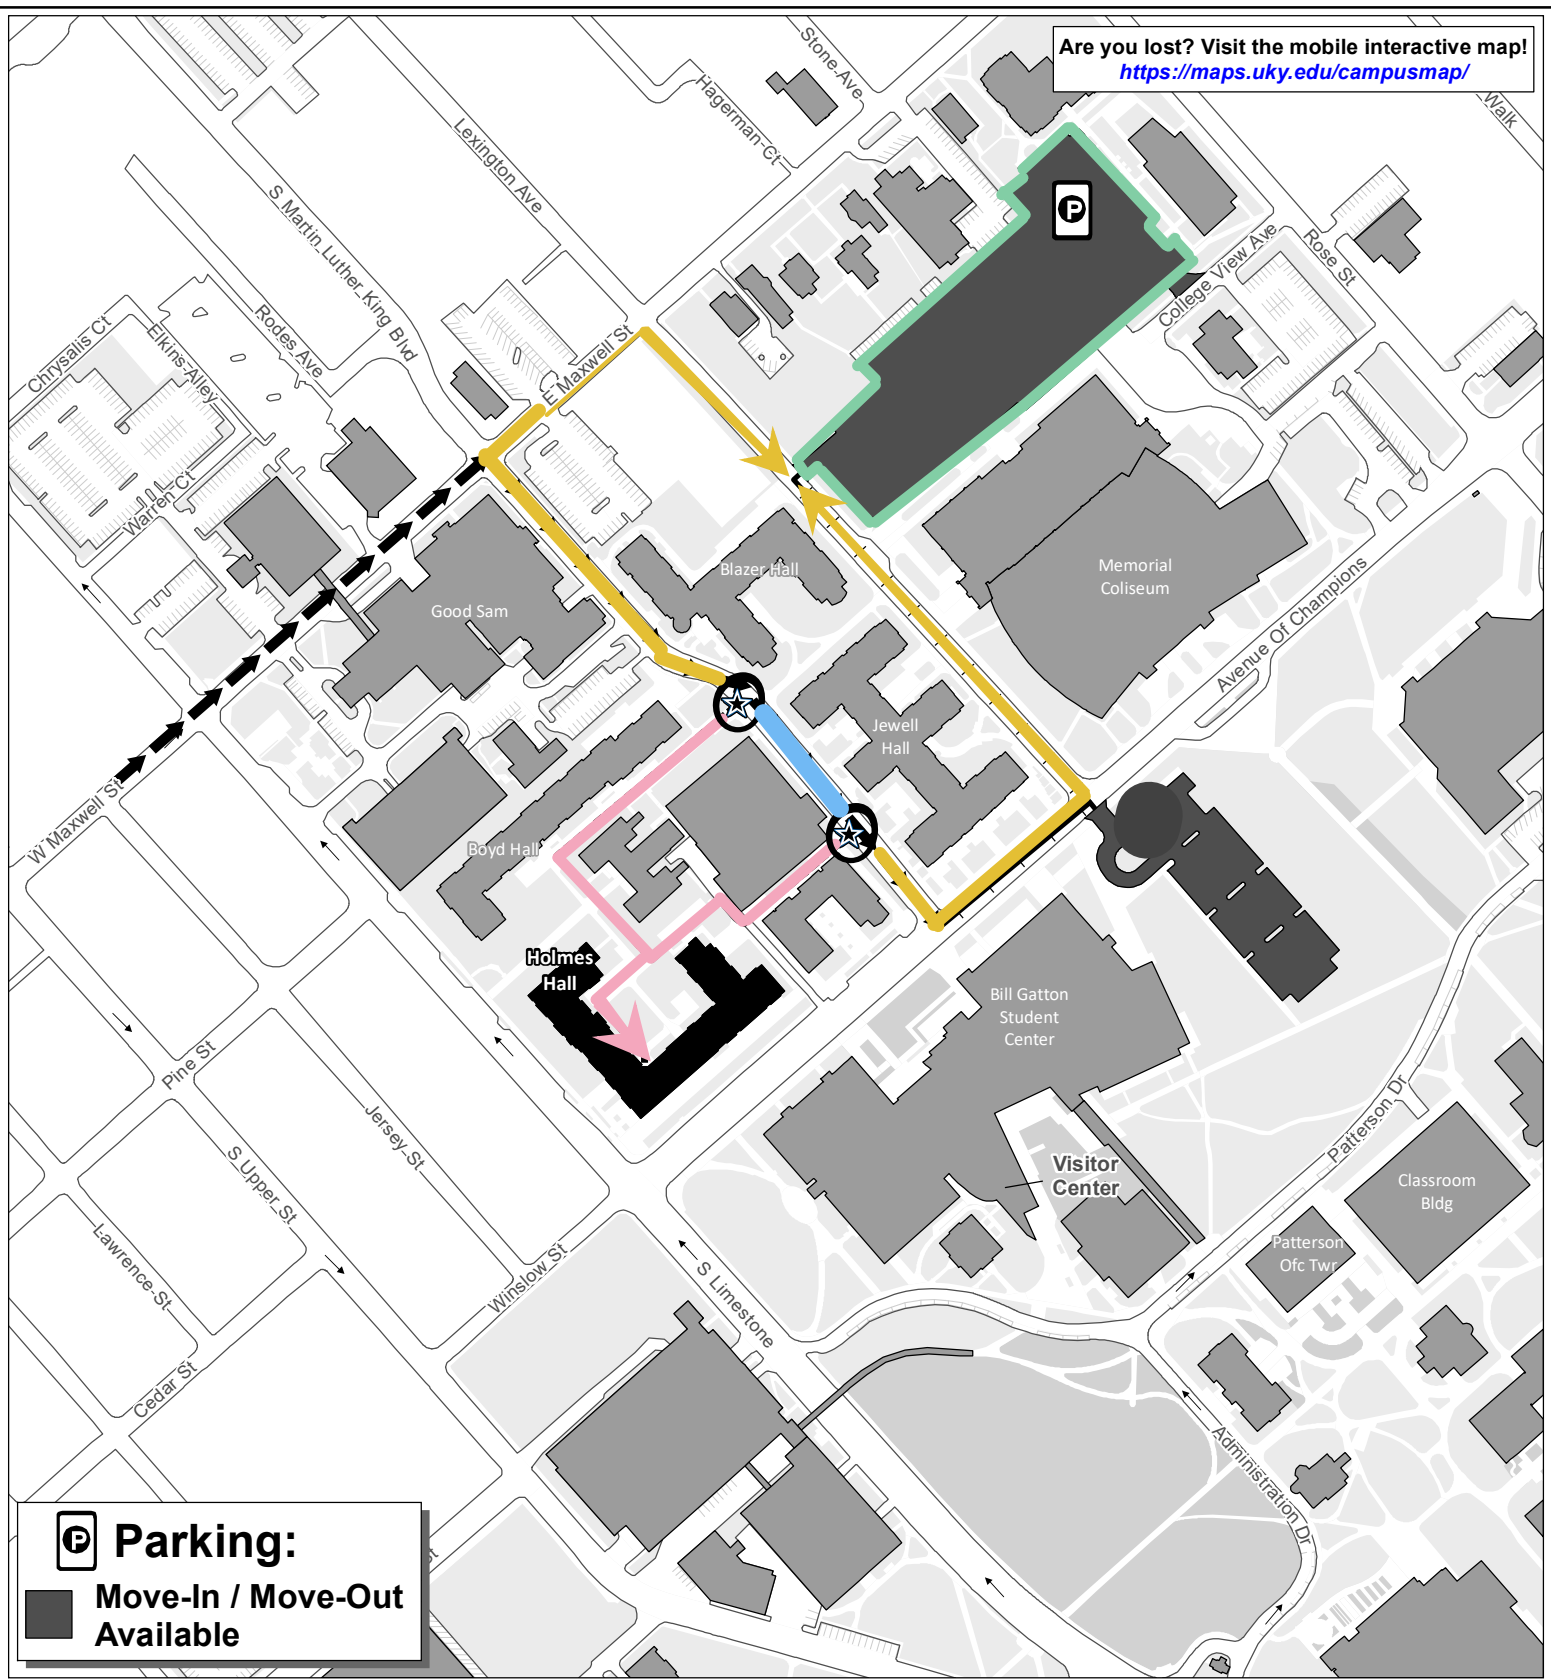

Are you lost? Visit the mobile interactive map!  
<https://maps.uky.edu/campusmap/>

**P** Parking:  
Move-In / Move-Out Available

### GSA Move-In Map Holmes Hall

- ① Follow the route to Holmes Hall
- ② Unload your belongings between cart stations
- ③ Follow route to park your vehicle
- ④ Return to Holmes Hall and check in!

0 300 Feet